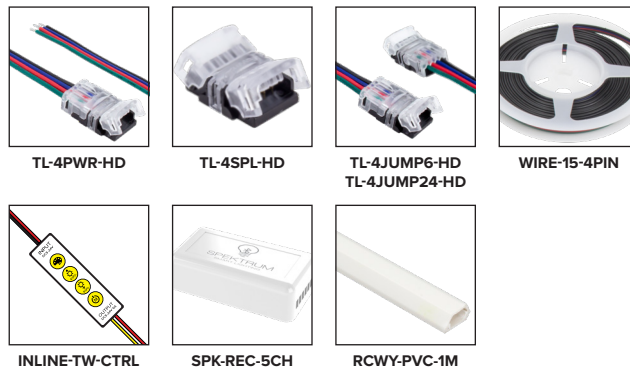

Listing / Ratings

TRULUX™ Tunable Spec Grade - 24V

For high performance applications, use Tunable Spec Grade, which offers up to 510 lumens of 2700K to 6000K light per foot. Adjust and modify any space's look with full-range white light tuning with the high CRI that Trulux provides. Trulux wall controls and remote controls deliver convenient tuning and dimming for a custom system.

SPTL-TW SERIES ORDERING INFORMATION

Custom Cut Orders - Please Allow Up To 2-4 Weeks Order Processing & Delivery

ITEM NUMBER	VOLTAGE	CCT	LENGTH	LUMENS / FT	WATTAGE / FT	IP RATING	CRI	CUTTING
SPTL-TW	24V	2700K-6000K	13.1 ft	510Lm / ft	7W / ft	IP54	90+	3.94" (100mm)
SPTL-TW-CC	24V	2700K-6000K	Custom Cut	510Lm / ft	7W / ft	IP54	90+	3.94" (100mm)

SPTL-TW (IP54) 13.1ft Reels include: Attached 3ft Lead Wire / (3) HD Power Feeds / (3) HD Splice Connectors

TUNABLE ACCESSORIES

ITEM NUMBER	DESCRIPTION
TL-4PWR-HD	6" HD Power Feed
TL-4SPL-HD	HD Tape to Tape Splice Connector
TL-4JUMP6-HD	6" HD Linking Cable
TL-4JUMP24-HD	24" HD Linking Cable
WIRE-15-4PIN	15ft (20/4) Wire Spool
INLINE-TW-CTRL	Simple Select In-line Controller (Tunable)
SPK-REC-5CH	Spektrum Smart Receiver (App Controlled)
RCWY-PVC-1M	1m Plastic Wire Cover Raceway

DMX-TW-4Z

4 Zone Remote
RF Remote Control

TWRP-3AAA

Trulux RF Receiver
(Required per zone)

REC-5A-4Z

Trulux Tunable CCT Set-up

Push Dial Controller
(Single zone)

Adaptive Series Power Supply
(30W / 60W / 96W / 192W / 288W)