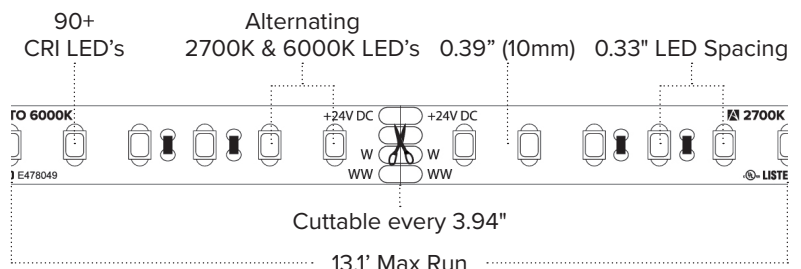

Features

- Excellent color rendering (90+ CRI)
- Adjustable CCT from 2700K to 6000K
- Up to 510 lumens per foot performance
- Consumes up to 7 watts per foot
- Cuttable every 3.94"
- 13.1 foot max run
- (IP54) unjacketed
- 50,000 hours rated life

Listing / Ratings

TRULUX™ Tunable Spec Grade - 24V

For high performance applications, use Tunable Spec Grade, which offers up to 510 lumens of 2700K to 6000K light per foot. Adjust and modify any space's look with full-range white light tuning with the high CRI that Trulux provides. Trulux wall controls and remote controls deliver convenient tuning and dimming for a custom system.

Technical Information

Series	SPTL-TW
Input Voltage	24V
CCT	2700K-6000K Tunable CCT
CRI	90+
Wattage	Up to 7W per ft
Lumens	Up to 510Lm per ft
Max Run	13.1 ft
Cuttable	Every 3.94 in
IP Rating	IP54 (unjacketed)
Dimmable	5-100%
Rating	cULus Listed
Rated Life	50,000 hrs

SPTL-TW SERIES ORDERING INFORMATION

Custom Cut Orders - Please Allow Up To 2-4 Weeks Order Processing & Delivery

ITEM NUMBER	VOLTAGE	CCT	LENGTH	LUMENS / FT	WATTAGE / FT	IP RATING	CRI	CUTTING
SPTL-TW	24V	2700K-6000K	13.1 ft	510Lm / ft	7W / ft	IP54	90+	3.94" (100mm)
SPTL-TW-CC	24V	2700K-6000K	Custom Cut	510Lm / ft	7W / ft	IP54	90+	3.94" (100mm)